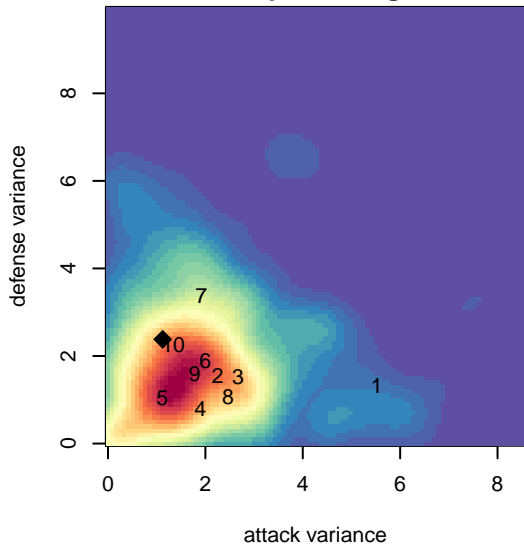

# LCYSA Osprey B02

Lower Columbia Youth Soccer Assoc.  
Astoria, OR  
B02 total strength=883  
attack=1.87 defense=0.95  
fall league = PTT B03 Div 2 White  
spr league = Win OYS B02 Div 1 Yellow

alt names used:  
LCYSA 02B Osprey

Venues played:  
2016 PTT B03 Division 2 White  
2016 Win OYS B02 Division 1 Yellow

**attack and defense variance (black dot)  
relative to other teams  
and top 10 in region**

**attack and defense rating  
relative to others at age  
and all opponents in last 13 months**