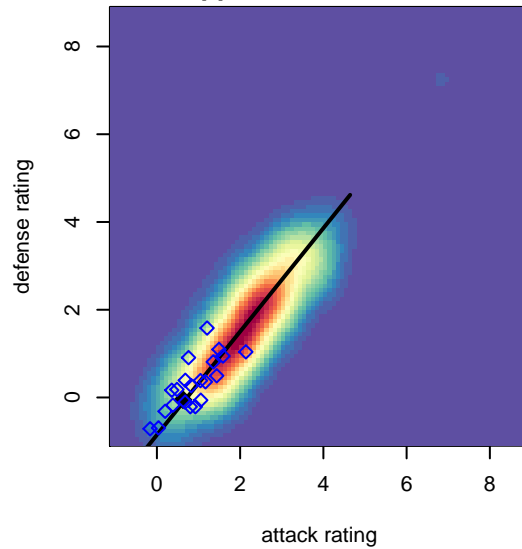

# LCYSA Osprey B02

Lower Columbia Youth Soccer Assoc.  
Astoria, OR  
B02 total strength=883  
attack=1.87 defense=0.95  
fall league = PTT B03 Div 2 White  
spr league = Win OYS B02 Div 1 Yellow

alt names used:  
LCYSA 02B Osprey

Venues played:  
2016 PTT B03 Division 2 White  
2016 Win OYS B02 Division 1 Yellow

**attack and defense variance (black dot)  
relative to other teams  
and top 10 in region**

**attack and defense rating  
relative to others at age  
and all opponents in last 13 months**