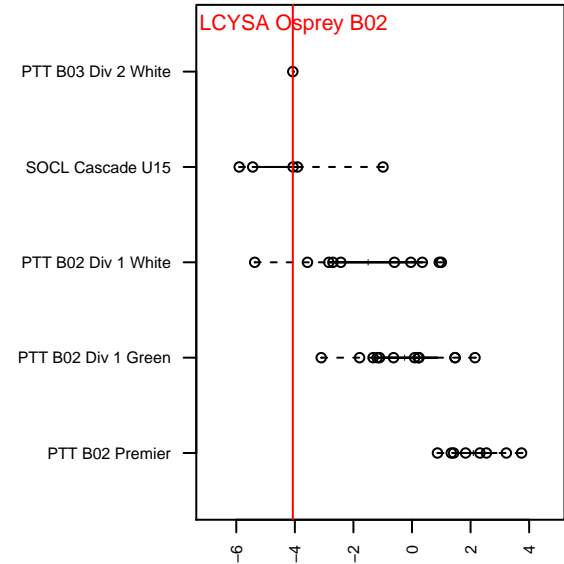

# LCYSA Osprey B02

Lower Columbia Youth Soccer Assoc.  
Astoria, OR  
B02 total strength=883  
attack=1.87 defense=0.95  
fall league = PTT B03 Div 2 White  
spr league = Win OYS B02 Div 1 Yellow

alt names used:  
LCYSA 02B Osprey

Venues played:  
2016 PTT B03 Division 2 White  
2016 Win OYS B02 Division 1 Yellow

**attack and defense variance (black dot)  
relative to other teams  
and top 10 in region**

**attack and defense rating  
relative to others at age  
and all opponents in last 13 months**